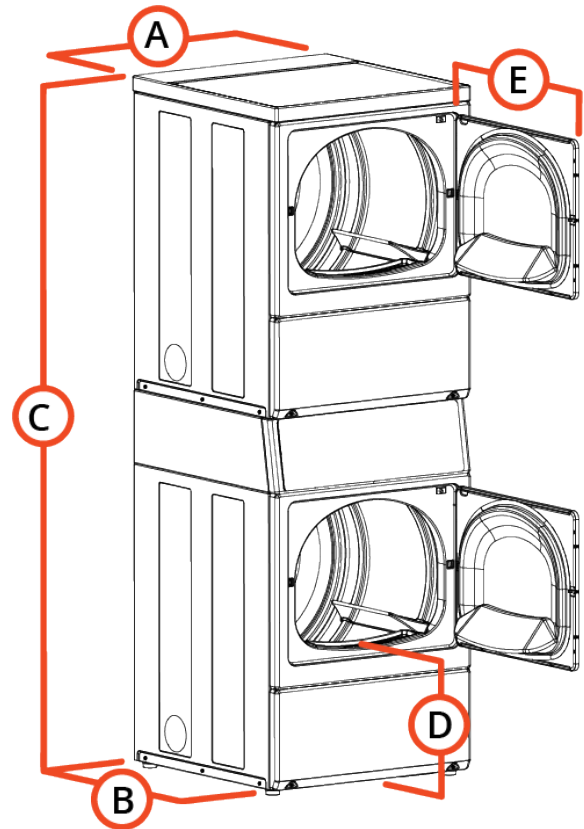

Specifications

Speed Queen Homestyle Stack Dryer and Dryer

Model	LSLE5AGW543NW23
General details	
Control	HEC
Control location	Front 10 degree
Actuation	None
Drum	
Capacity kg	15
Volume l	198
Drum speed	
G-factor	N/A
Extraction RPM	N/A
Power	
Motor power kW	D-0,25/D-0,25
Voltage	220V/60Hz/1
Cabinet	
Cylinder Finish	Galvanized / Galvanized
Color	White
Door type	Window
Connections	
Electrical requirements	220V/60Hz/1
Gas inlet connection mm	9,525
Water inlet	N/A
Water Pressure kPa	N/A
Transport data	
Net weight kg	122
Shipping weight kg	127
Dimensions HxWxD mm	1986 x 683 x 711
Packed dimensions HxWxD mm	2032 x 762 x 864
Packed volume m ³	1,34

Dimensions

	mm
A	683
B	711
C	1986
D	392
E	597